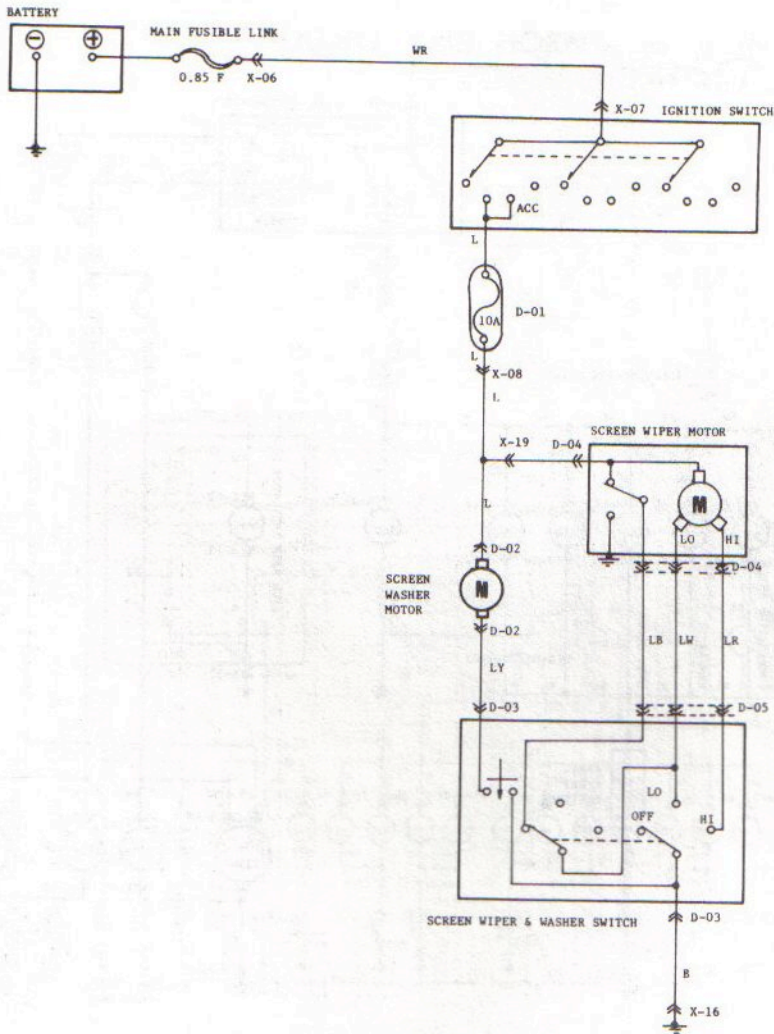

WIRING DIAGRAM — 1977 RX-3

WINDSHIELD WIPER AND WASHER