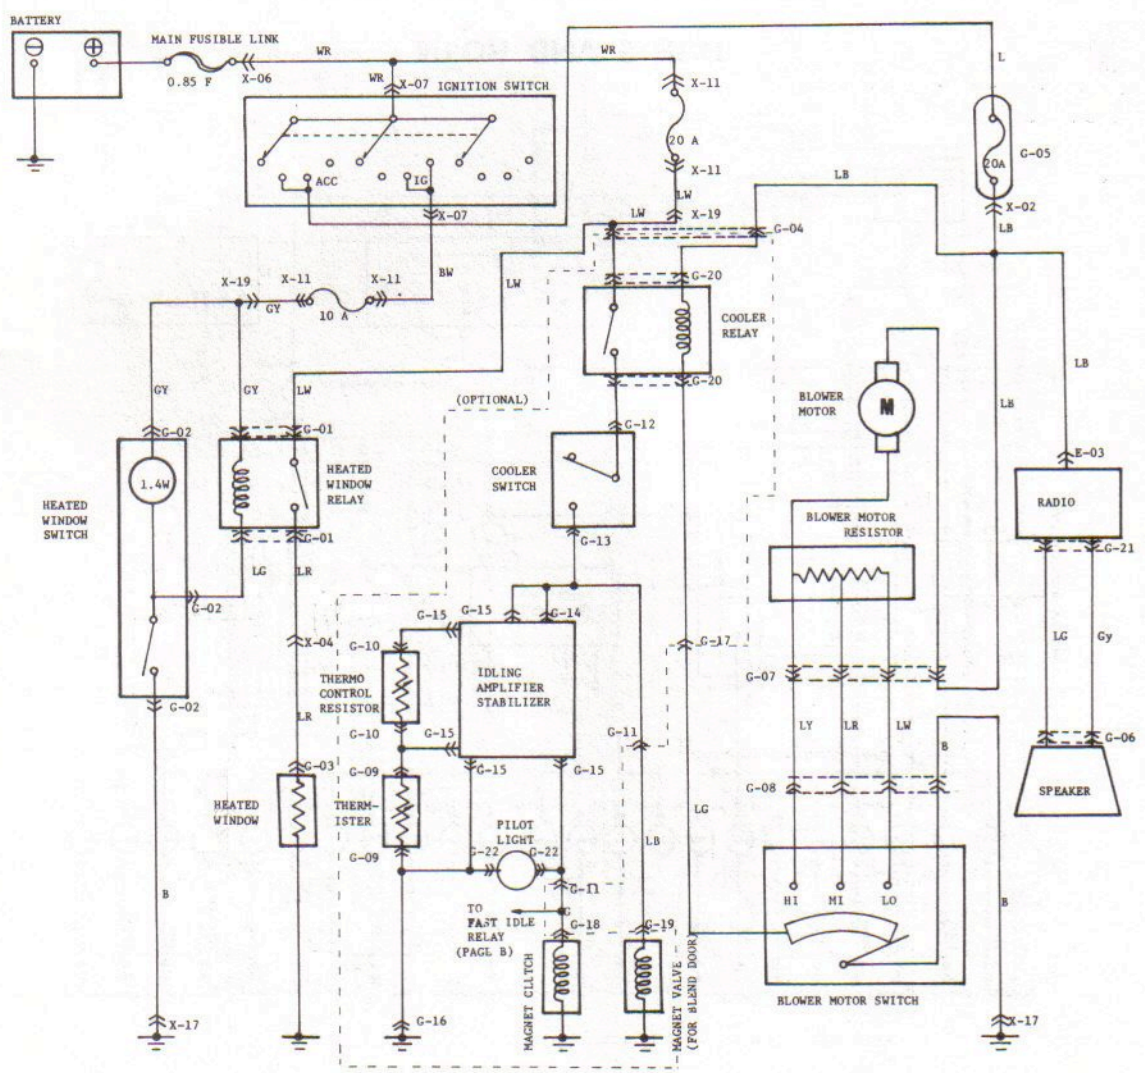

WIRING DIAGRAM — 1977 RX-3

AIR CONDITIONER, HEATER, RADIO