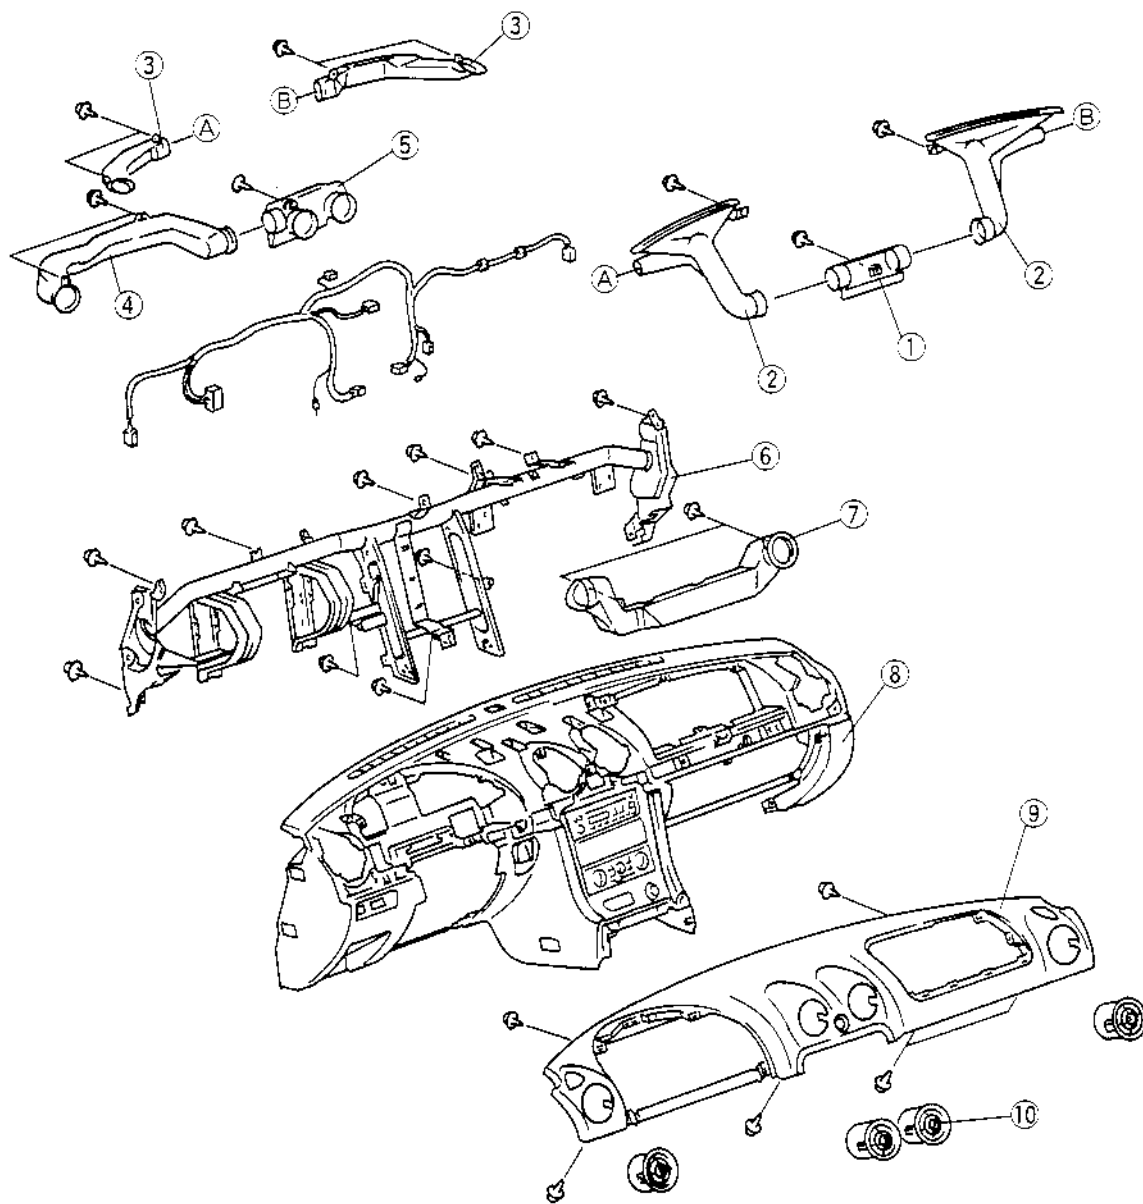

INTERIOR TRIM

DASHBOARD DISASSEMBLY/ASSEMBLY

X5U917W02

1. Disassemble in the order indicated in the table.
2. Assemble in the reverse order of disassembly.

X5U917WA1

1	Defroster duct
2	Defroster nozzle
3	Side demister nozzle
4	Duct
5	Center duct

6	Dashboard member
7	Duct
8	Dashboard
9	Pad
10	Ventilator grille